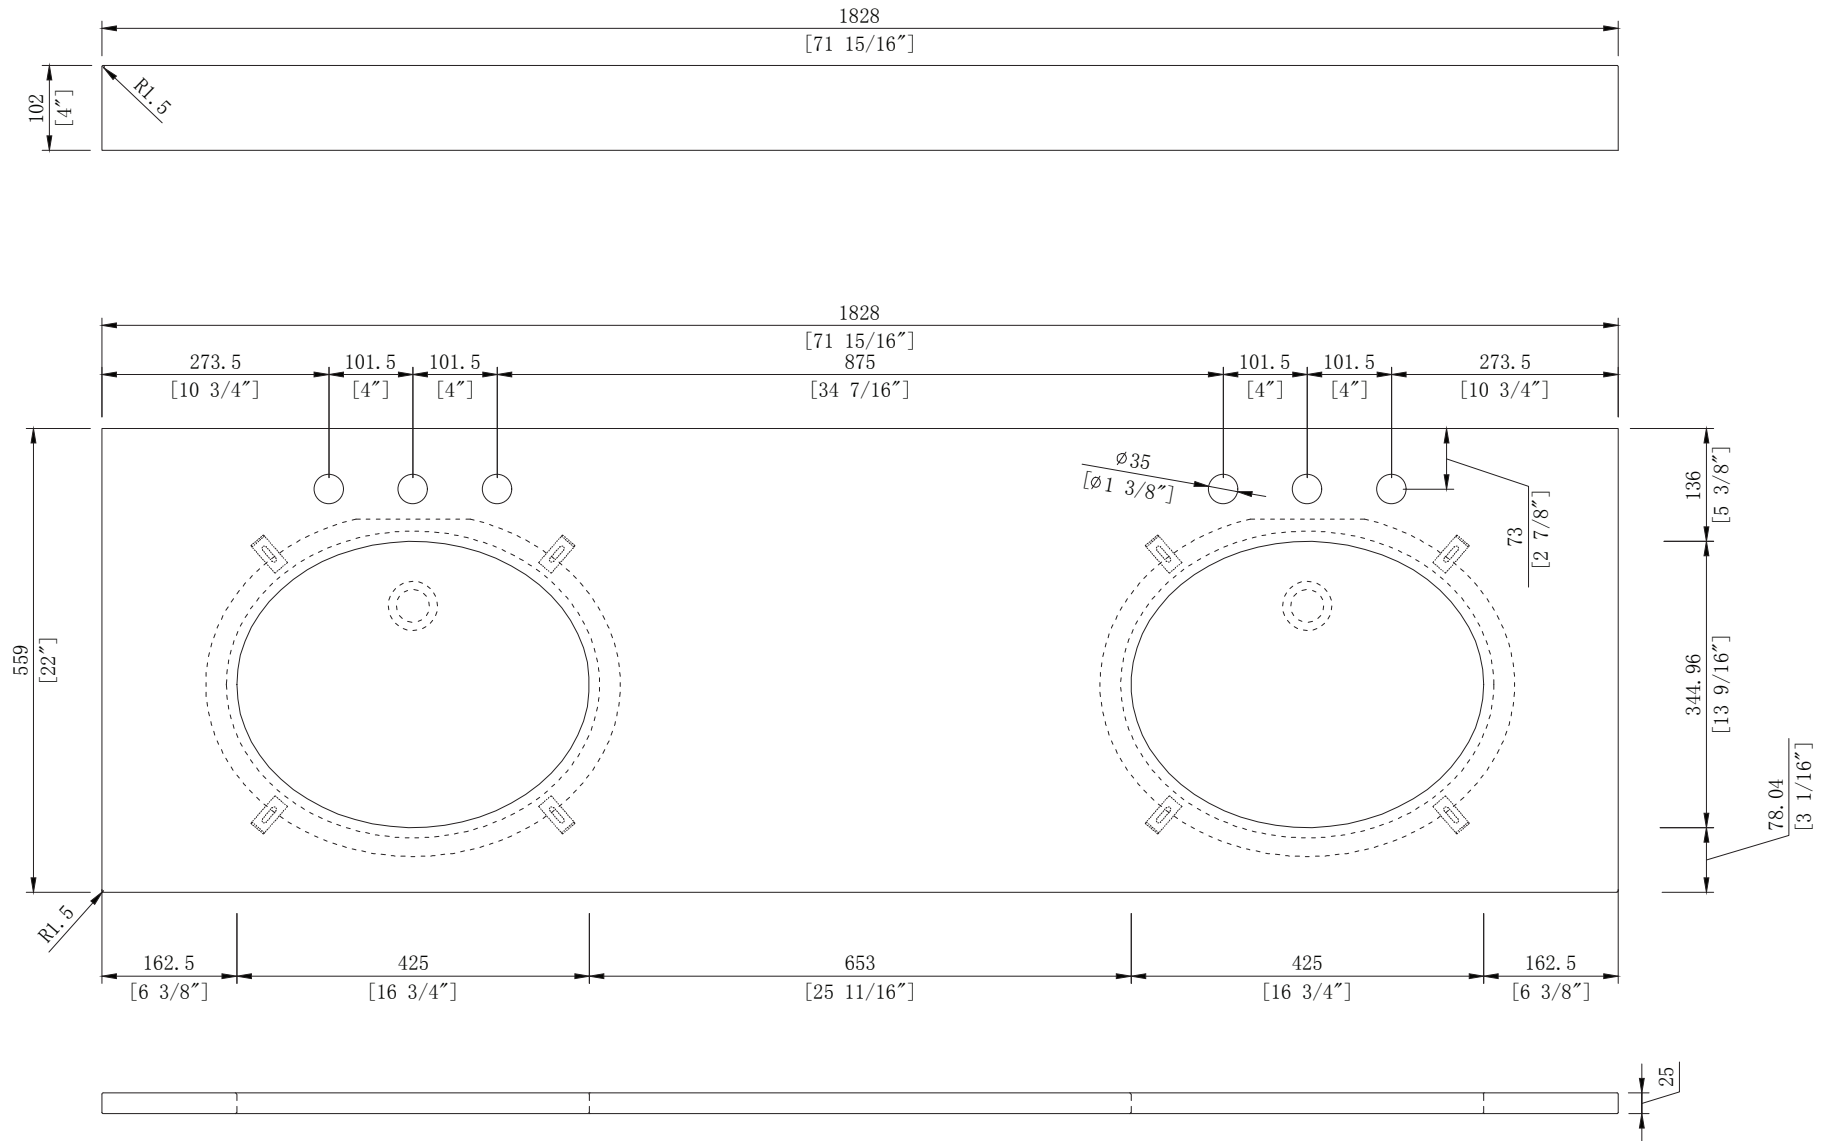

WATER CREATION

MODEL: CW-QUEEN72

MODEL: CW-QUEEN72

MODEL: CW-QUEEN72

MODEL: CW-QUEEN72

MODEL: QUEEN-M-2136

MODEL: QUEEN-M-2136

MODEL: F2-0009