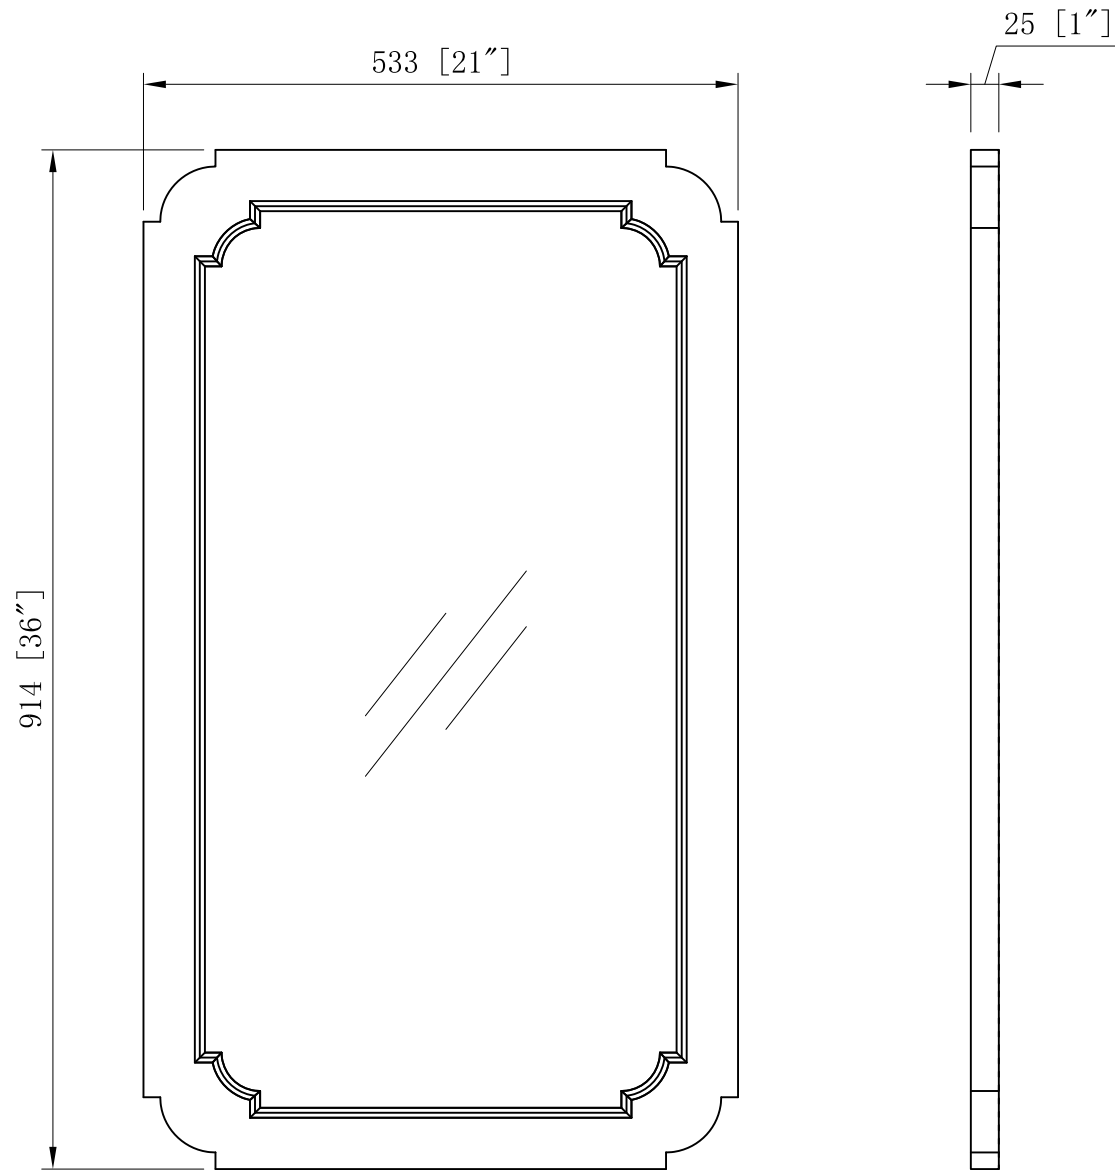

WATER CREATION

MODEL: CW-QUEEN72

MODEL: CW-QUEEN72

MODEL: CW-QUEEN72

MODEL: CW-QUEEN72

MODEL: QUEEN-M-2136

MODEL: QUEEN-M-2136

MODEL: F2-0009